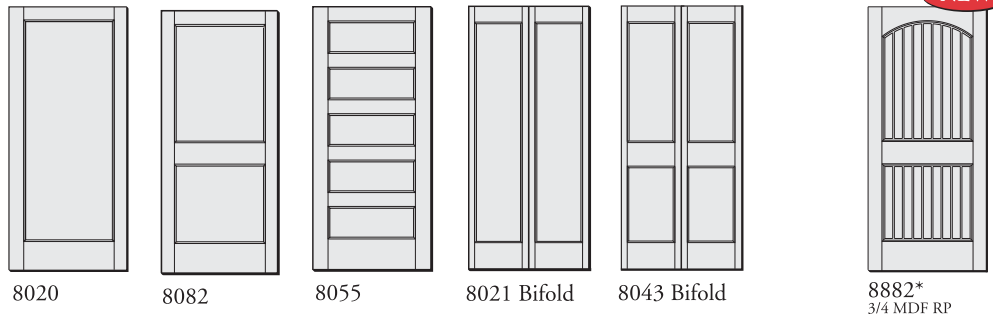

Simpson®

REDI PRIME®

*Doors
of a Lifetime*

SPECIFICATIONS

- THICKNESS:** 1-3/8"
- WIDTHS:**
Panel Doors 1'0"-1'10", 2'0", 2'2", 2'4"
 2'6", 2'8", 2'10", 3'0"
French Doors 1'0"-1'10" (available in 6'8" height only),
 2'0", 2'2", 2'4", 2'6", 2'8"
 2'10", 3'0"
Bifold Doors 2'0", 2'6", 3'0"
- HEIGHTS:**
Panel Doors 6'8"
French Doors 6'8", 8'0"
Bifold Doors 6'6-3/4" (6'8-1/2" w/hardware)
- PANELS:** 9mm (3/8")
 Hardboard Flat Panel
 *8882 has 3/4" MDF Raised Panel
- STILES:** 4-5/8"
- TOP RAIL:** 4-1/2"
- BOTTOM RAIL:** 9-3/16"

SHAKER STYLE DOORS NEW

8760

TRADITIONAL STYLE DOORS

NEW

8882*
3/4 MDF RP

FRENCH DOORS

8010