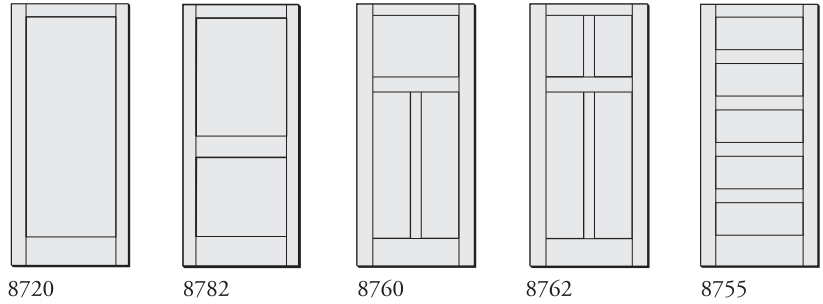

Simpson®

REDI PRIME®

*Doors
of a Lifetime*

SPECIFICATIONS

- THICKNESS:** 1-3/8"
- WIDTHS:**
Panel Doors 1'0"-1'10", 2'0", 2'2", 2'4"
 2'6", 2'8", 2'10", 3'0"
French Doors 1'0"-1'10" (available in 6'8" height only),
 2'0", 2'2", 2'4", 2'6", 2'8"
 2'10", 3'0"
Bifold Doors 2'0", 2'6", 3'0"
- HEIGHTS:**
Panel Doors 6'8"
French Doors 6'8", 8'0"
Bifold Doors 6'6-3/4" (6'8-1/2" w/hardware)
- PANELS:** 9mm (3/8")
 Hardboard Flat Panel
 *8882 has 3/4" MDF Raised Panel
- STILES:** 4-5/8"
- TOP RAIL:** 4-1/2"
- BOTTOM RAIL:** 9-3/16"

SHAKER STYLE DOORS NEW

8760

TRADITIONAL STYLE DOORS

NEW

8882*
3/4 MDF RP

FRENCH DOORS

8010