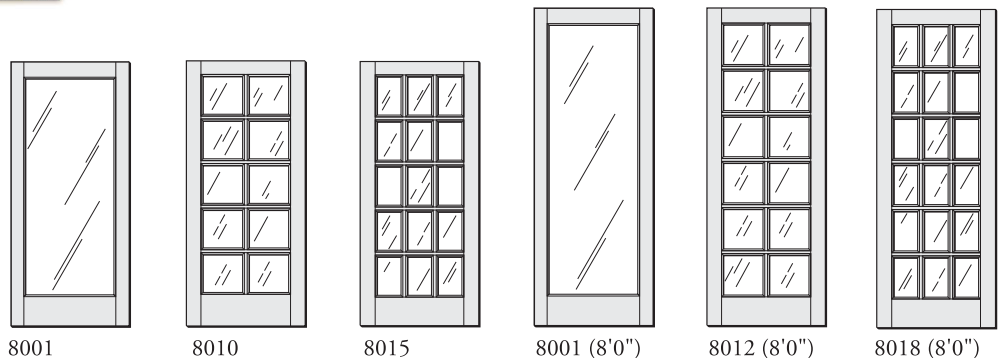

Simpson®

REDI PRIME®

*Doors
of a Lifetime*

SPECIFICATIONS

- THICKNESS:** 1-3/8"
- WIDTHS:**
Panel Doors 1'0"-1'10", 2'0", 2'2", 2'4"
 2'6", 2'8", 2'10", 3'0"
French Doors 1'0"-1'10" (available in 6'8" height only),
 2'0", 2'2", 2'4", 2'6", 2'8"
 2'10", 3'0"
Bifold Doors 2'0", 2'6", 3'0"
- HEIGHTS:**
Panel Doors 6'8"
French Doors 6'8", 8'0"
Bifold Doors 6'6-3/4" (6'8-1/2" w/hardware)
- PANELS:** 9mm (3/8")
 Hardboard Flat Panel
 *8882 has 3/4" MDF Raised Panel
- STILES:** 4-5/8"
- TOP RAIL:** 4-1/2"
- BOTTOM RAIL:** 9-3/16"

SHAKER STYLE DOORS NEW

8760

TRADITIONAL STYLE DOORS

NEW

8882*
3/4 MDF RP

FRENCH DOORS

8010