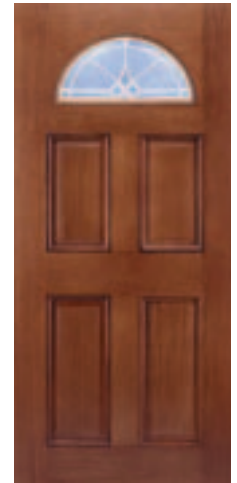

Augusta Series

Mahogany Augusta

EG-301-OVC

EG-301-SQ

EG-301-OVR

EG-201-OVC

EG-501-A

EG-801-CA

EG-101-SQ

EG-301-A

EG-101-OVC

EG-701-A

s i d e l i t e s

All mahogany & oak doors are 3'0" x 6'8"

SL-SQ

SL-3/4-SQ

t r a n s o m s

TR-TRH63

TR-RECT

TR-ELLIP

All direct set transoms are available in 1'0"-3'0"-1'0" width units only.

All mahogany & oak 6'8" sidelites are available in 10" or 1'0" widths.

Oak Augusta

OEG-301-OVR