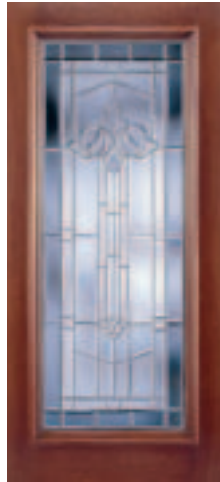

EG-101-SQ

EG-301-A

EG-101-OVC

EG-701-A

s i d e l i t e s

All mahogany & oak doors are 3'0" x 6'8"

SL-SQ

SL-3/4-SQ

t r a n s o m

TR-RECT

All direct set transoms are available in 1'0"-3'0"-1'0" width units only.

All mahogany & oak 6'8" sidelites are available in 10" or 1'0" widths.

Oak Mystic

OEG-301-OVR

OEG-301-SQ

OEG-501-A