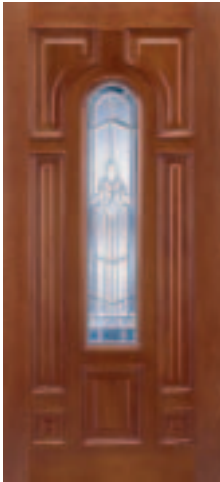

Mystic Series

Mahogany Mystic

EG-801-CA

s i d e l i t e s

All mahogany & oak doors are 3'0" x 6'8"

t r a n s o m

All direct set transoms are available in 1'0"-3'0"-1'0" width units only.

All mahogany & oak 6'8" sidelites are available in 10" or 1'0" widths.